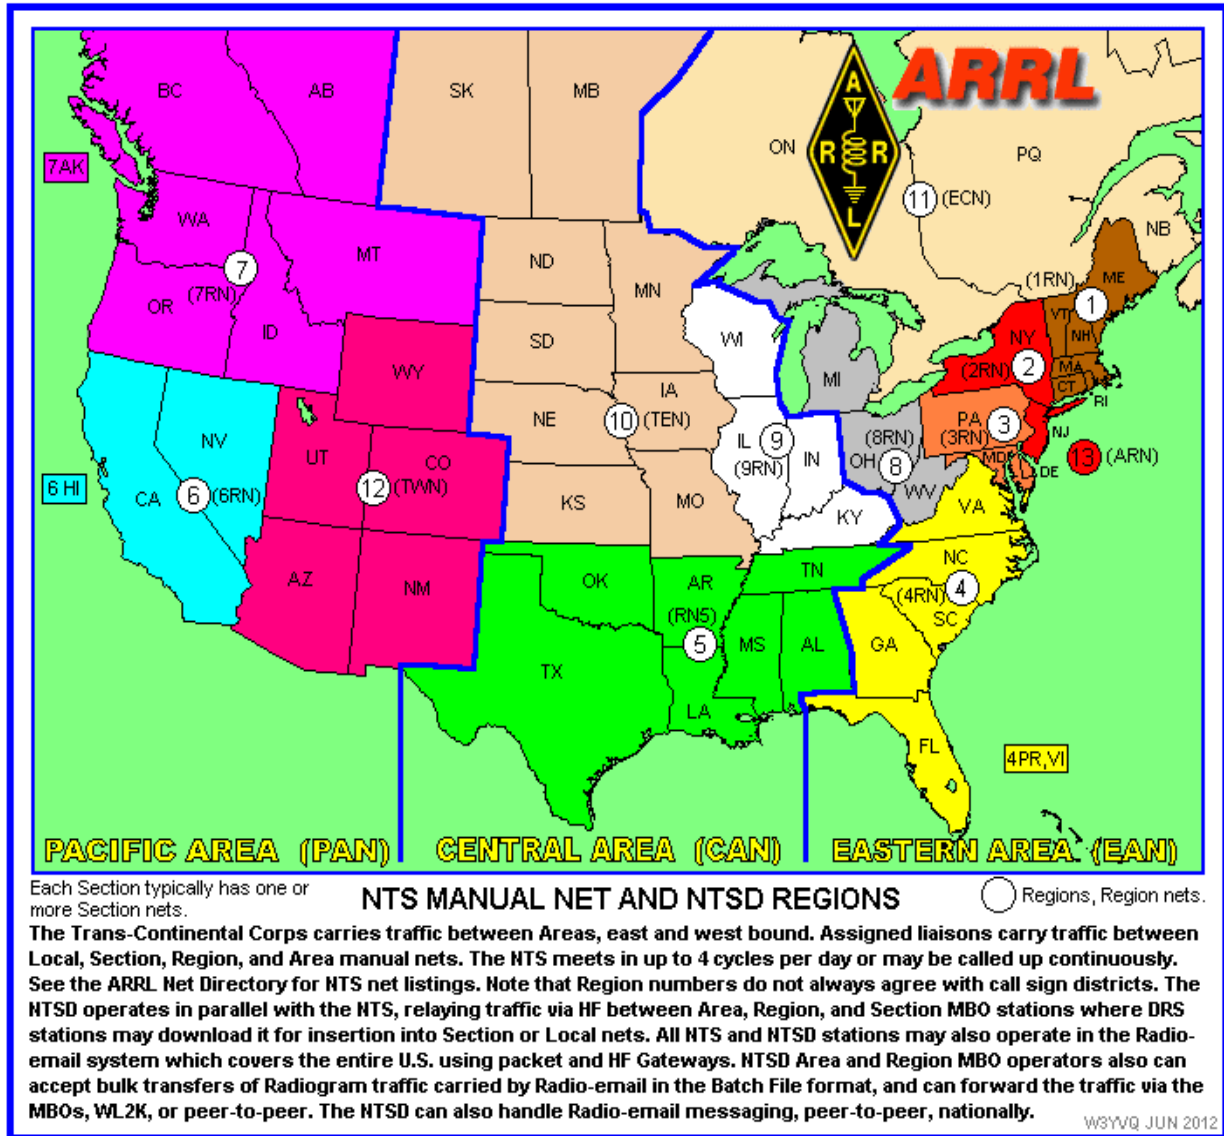

R.2 CAN/PAN NTS ROUTING TABLE BY AREA - RGN - ST - SECT.

AREA	RGN	ST	SECTION	STATE	CALL	DIVISION
			NTS			(NTS - CAN - TCC)
			NTSD			(NTSD - CADC)
CAN	5	AL	AL	ALABAMA	4	SOUTHEASTERN
CAN	5	AR	AR	ARKANSAS	5	DELTA
CAN	5	LA	LA	LOUISIANA	5	DELTA
CAN	5	MS	MS	MISSISSIPPI	5	DELTA
CAN	5	OK	OK	OKLAHOMA	5	WEST GULF
CAN	5	TN	TN	TENNESSEE	4	DELTA
CAN	5	TX	NTX	TEXAS	5	WEST GULF
CAN	5	TX	STX	TEXAS	5	WEST GULF
CAN	5	TX	WTX	TEXAS	5	WEST GULF
CAN	9	IL	IL	ILLINOIS	9	CENTRAL
CAN	9	IN	IN	INDIANA	9	CENTRAL
CAN	9	KY	KY	KENTUCKY	4	GREAT LAKES
CAN	9	WI	WI	WISCONSIN	9	CENTRAL
CAN	10	IA	IA	IOWA	0	MIDWEST
CAN	10	KS	KS	KANSAS	0	MIDWEST
CAN	10	MB	MB	MANITOBA	VE4	CANADA
CAN	10	MN	MN	MINNESOTA	0	DAKOTA
CAN	10	MO	MO	MISSOURI	0	MIDWEST
CAN	10	ND	ND	NORTH DAKOTA	0	DAKOTA
CAN	10	NE	NE	NEBRASKA	0	MIDWEST
CAN	10	NT	NT	NORTH WEST TERR.	VE8	CANADA
CAN	10	SD	SD	SOUTH DAKOTA	0	DAKOTA
CAN	10	SK	SK	SASKATCHEWAN	VE5	CANADA

AREA	RGN	ST	SECTION	STATE	CALL	DIVISION
			NTS			(NTS - PAN - TCC)
			NTSD			(NTSD - PADC)
PAN	6		AP	APO/FPO AP		PACIFIC
PAN	6	CA	EB	CALIFORNIA	6	PACIFIC
PAN	6	CA	LAX	CALIFORNIA	6	SOUTHWESTERN
PAN	6	CA	ORG	CALIFORNIA	6	SOUTHWESTERN
PAN	6	CA	SB	CALIFORNIA	6	SOUTHWESTERN
PAN	6	CA	SCV	CALIFORNIA	6	PACIFIC
PAN	6	CA	SDG	CALIFORNIA	6	SOUTHWESTERN
PAN	6	CA	SF	CALIFORNIA	6	PACIFIC
PAN	6	CA	SJV	CALIFORNIA	6	PACIFIC
PAN	6	CA	SV	CALIFORNIA	6	PACIFIC
PAN	6	HI/GU	PAC	HAWAII/GUAM	6/2 HI/GU	PACIFIC
PAN	6	NV	NV	NEVADA	7	PACIFIC
PAN	7	AB	AB	ALBERTA	VE6	CANADA
PAN	7	AK	AK	ALASKA	7	NORTHWESTERN
PAN	7	BC	BC	BRITISH COLUMBIA	VE7	CANADA
PAN	7	ID	ID	IDAHO	7	NORTHWESTERN
PAN	7	MT	MT	MONTANA	7	NORTHWESTERN
PAN	7	NT	NT	NORTH WEST TERR.	VE8/VY1	CANADA (NWT/YUK/NUN)
PAN	7	OR	OR	OREGON	7	NORTHWESTERN
PAN	7	WA	EWA	WASHINGTON	7	NORTHWESTERN
PAN	7	WA	WWA	WASHINGTON	7	NORTHWESTERN
PAN	12	AZ	AZ	ARIZONA	7	SOUTHWESTERN
PAN	12	CO	CO	COLORADO	0	ROCKY MOUNTAIN
PAN	12	NM	NM	NEW MEXICO	5	ROCKY MOUNTAIN
PAN	12	UT	UT	UTAH	7	ROCKY MOUNTAIN
PAN	12	WY	WY	WYOMING	7	ROCKY MOUNTAIN

[Table of Contents](#)

R.3 NTS/NTSD AREA - REGION - SECTION MAP

[Table of Contents](#)

Page last updated MAR 28, 2014

ARES® is a registered trademark of the ARRL.

W3YVQ, DEC 27, 2004