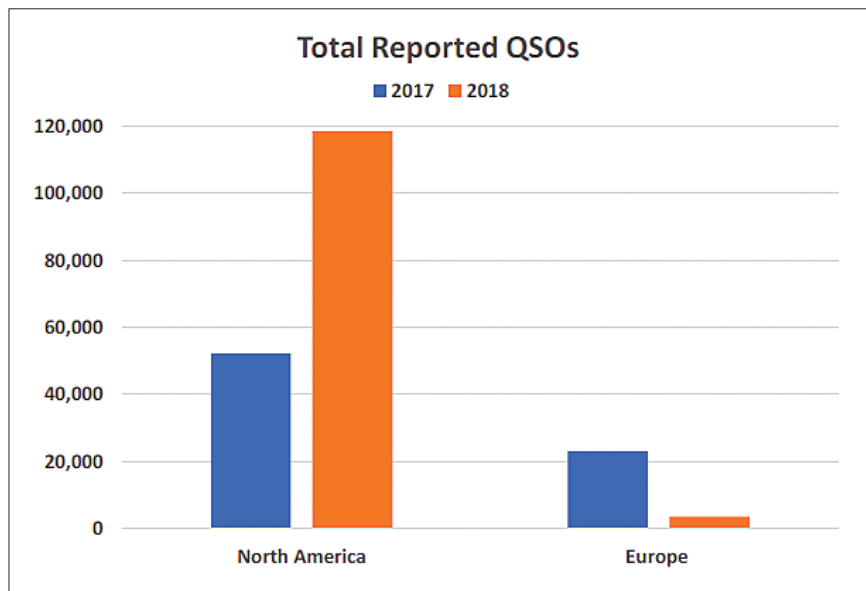

2018 ARRL 10-Meter Contest Results

The results of the December 8 – 9, 2018 event.

Compared to 2017, total logs submitted increased by 6% to 1,900, and total reported QSOs increased by 55% to over 120,000. While conditions were greatly improved for most of North America, the opposite occurred across Europe.